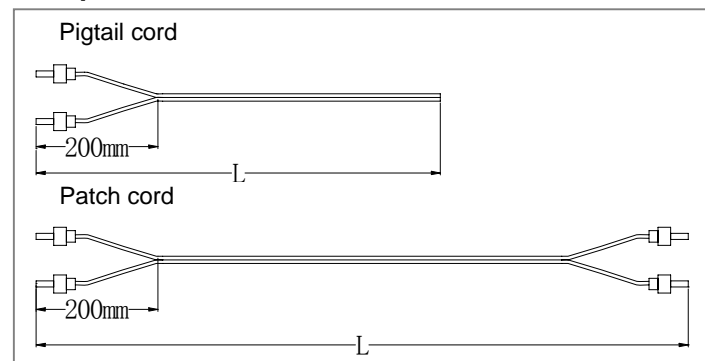

**Simplex Cord**

**Duplex Cord**

● **Technical Specification**

	Single Mode		Multi Mode
Connector	FC, SC, MU, LC	ST	FC, SC, ST, MU, LC
Cable Diameter (mm)	Φ3, Φ2, Φ0.9		
Insertion Loss (dB)	$\leq 0.3$ (PC) $\leq 0.2$ (UPC) $\leq 0.3$ (APC)	$\leq 0.3$ (PC) $\leq 0.2$ (UPC)	$\leq 0.2$ (PC)
Return Loss (dB)	$\geq 45$ (PC) $\geq 50$ (UPC) $\geq 65$ (APC)	$\geq 45$ (PC) $\geq 50$ (UPC)	----
Exchangeability	$\leq 0.2$ dB ( When randomly connected )		
Vibration	$\leq 0.2$ dB ( 5~50Hz , 1.5mm Amplitude )		
Temp. Range	$\leq 0.2$ dB ( -40°C ~ 80°C , 5 Cycles )		