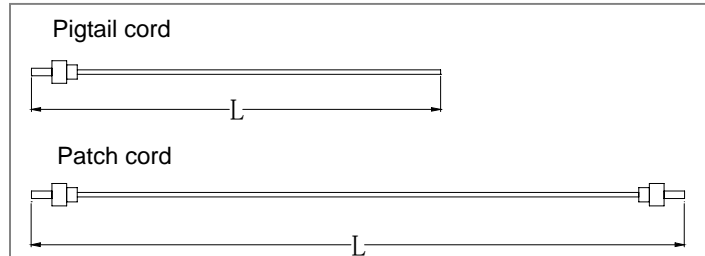

**Simplex Cord**

**Duplex Cord**

● **Technical Specification**

	Single Mode		Multi Mode
Connector	FC, SC, MU, LC	ST	FC, SC, ST, MU, LC
Cable Diameter (mm)	Φ3, Φ2, Φ0.9		
Insertion Loss (dB)	$\leq 0.3$ (PC) $\leq 0.2$ (UPC) $\leq 0.3$ (APC)	$\leq 0.3$ (PC) $\leq 0.2$ (UPC)	$\leq 0.2$ (PC)
Return Loss (dB)	$\geq 45$ (PC) $\geq 50$ (UPC) $\geq 65$ (APC)	$\geq 45$ (PC) $\geq 50$ (UPC)	----
Exchangeability	$\leq 0.2$ dB ( When randomly connected )		
Vibration	$\leq 0.2$ dB ( 5~50Hz , 1.5mm Amplitude )		
Temp. Range	$\leq 0.2$ dB ( -40°C ~ 80°C , 5 Cycles )		